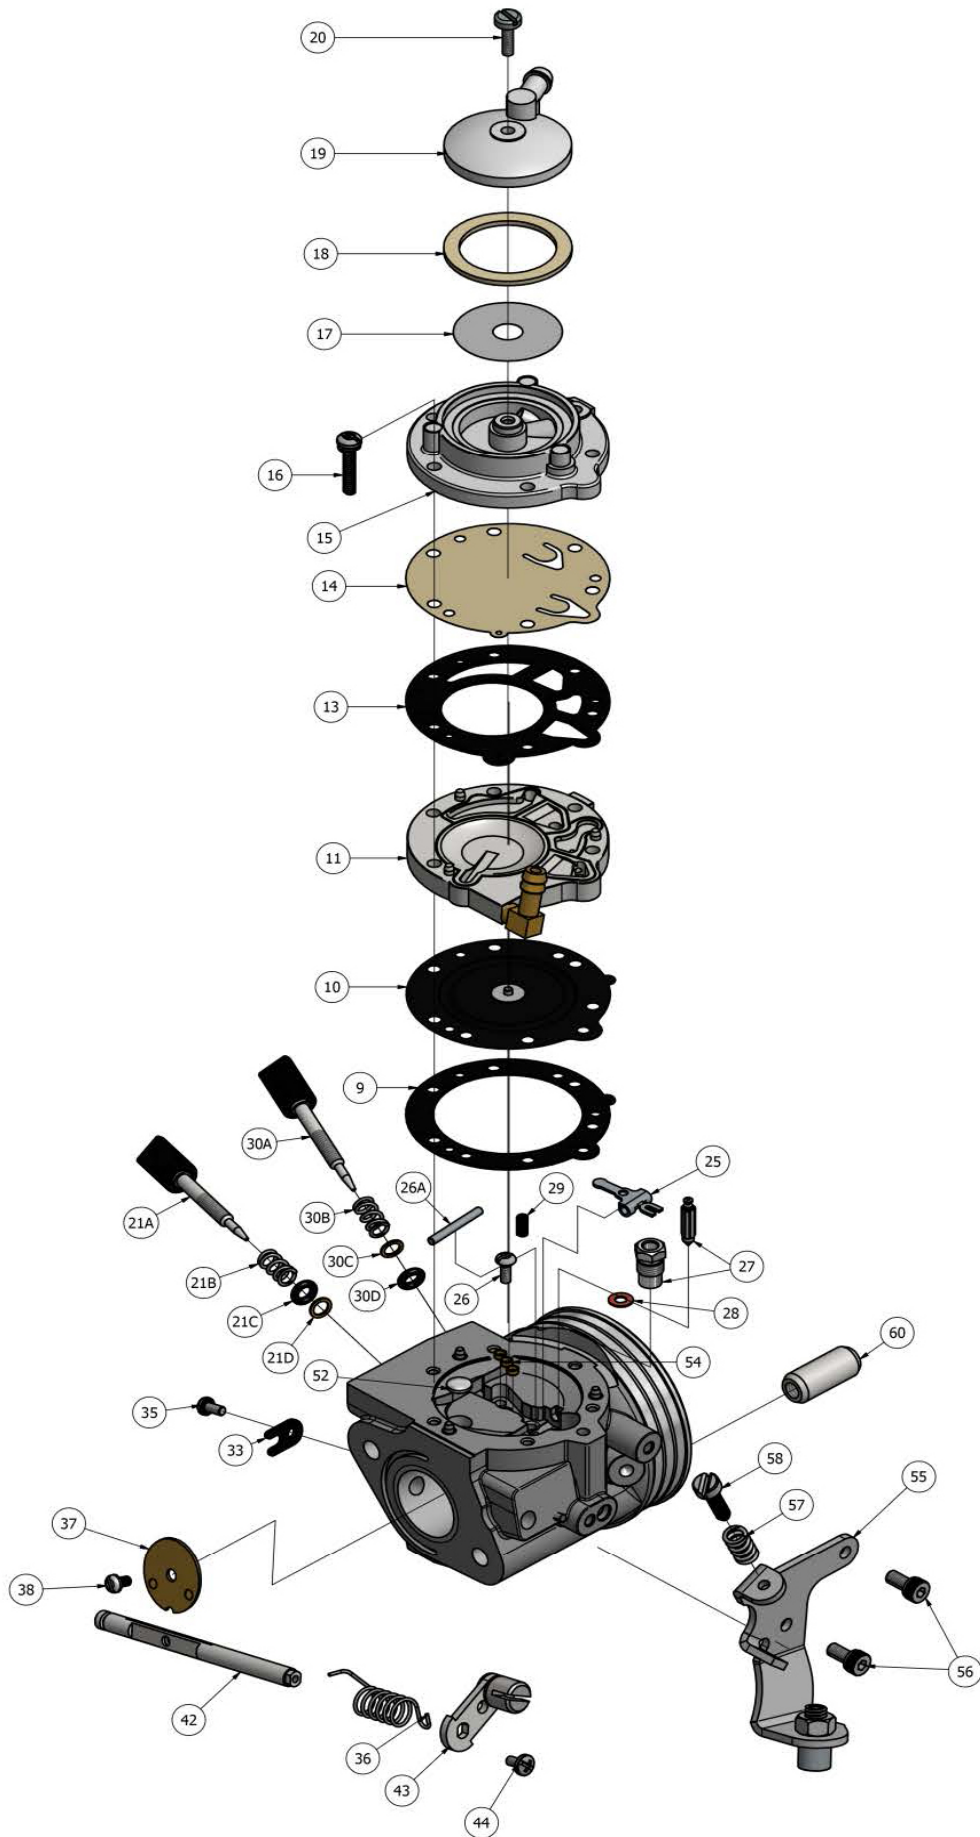

TILLOTSON HW-31A CARB

MINI SWIFT USA

POS	PART #	DESCRIPTION	USA RETAIL
9	16-B237X	DIAPHRAGM GASKET	$ 8.00
10	237-600X	DIAPHRAGM	$ 4.91
11	TI-91-1031T	DIAPHRAGM COVER ASSY HW-31A	$ 16.00
13	16-B392X	FUEL PUMP GASKET	$ 24.70
14	TI-237-162X	FUEL PUMP DIAPHRAGM	$ 56.94
14	TI-237-223X	FUEL PUMP DIAPHRAGM PACK (MYLAR) (10 Pack)	$ 43.55
15	TI-141-89T	FUEL PUMP BODY	$ 9.67
16	TI-15C-51X	FUEL PUMP BODY SCREW	$ 9.10
17	TI-95-170X	FUEL STRAINER SCREEN	$ 9.20
18	TI-16-B205X	FUEL STRAINER COVER GASKET	$ 6.60
19	TI-91-A251	FUEL STRAINER COVER	$ 3.04
20	TI-15-B313X	FUEL STRAINER COVER RETAINING SCREW	$ 7.10
25	TI-155-A27X	INLET CONTROL LEVER	$ 9.60
26	15-C329X	FULCRUM LEVER SCREW	$ 6.90
27	TI-233-720P	INLET NEEDLE & SEAT SET	$ 15.45
28	16-B199X	INLET SEAT GASKET	$ 5.30
29	TI-24-B323X	INLET TENSION SPRING	$ 15.80
33	TI-29-224X	THROTTLE SHAFT CLIP	$ 9.80
35	15-C19X	THROTTLE SHAFT CLIP RETAINING SCREW	$ 8.70
36	TI-24-B381X	THROTTLE RETURN SPRING	$ 9.10
37	TI-14-A96	THROTTLE SHUTTER	$ 19.11
38	TI-15-C20X	THROTTLE SHUTTER SCREW	$ 8.70
42	TI-13-B215	THROTTLE SHAFT	$ 15.50
43	TI-12-1218	THROTTLE LEVER ASSEMBLY	$ 17.20
44	TI-15-C52X	THROTTLE LEVER RETAINING SCREW	$ 12.20
52	TI-179-62	WELCH PLUG	
54	TI-80-160X	MAIN PLUG	$ 18.05
55	TI-136-559	CABLE BRAKET	$ 20.18
56	15-C67X	CABLE BRACKET RETAINING SCREW	$ 8.70
57	15-C9X	LIMITER SCREW	$ 22.10
58	TI-24-B131X	LIMITER SPRING	$ 6.83
60	TI-81-377	CARBURETTOR MOUNTING NUT	$ 3.00
21A	TI-43-1034	IDLE MIXTURE SCREW	$ 10.16
21B	TI-24-B449X	IDLE MIXTURE SCREW SPRING	$ 5.90
21C	TI-78A-256X	IDLE MIXTURE SCREW WASHER	$ 7.60
21D	TI-44-361X	IDLE MIXTURE SCREW PACKING	$ 10.40
26A	32-79X	FULCRUM LEVER PIN	$ 5.90
30A	TI-43-1034	HIGH SPEED MIXTURE SCREW	$ 10.16
30B	TI-24B-449X	HIGH SPEED MIXTURE SCREW SPRING	$ 5.90
30C	TI-78A-256X	HIGH SPEED MIXTURE SCREW WASHER	$ 7.60
30D	TI-44-361X	HIGH SPEED MIXTURE SCREW PACKING	$ 10.40
	24C-334X	AUXILIARY CABLE RETURN SPRING	$ 42.45