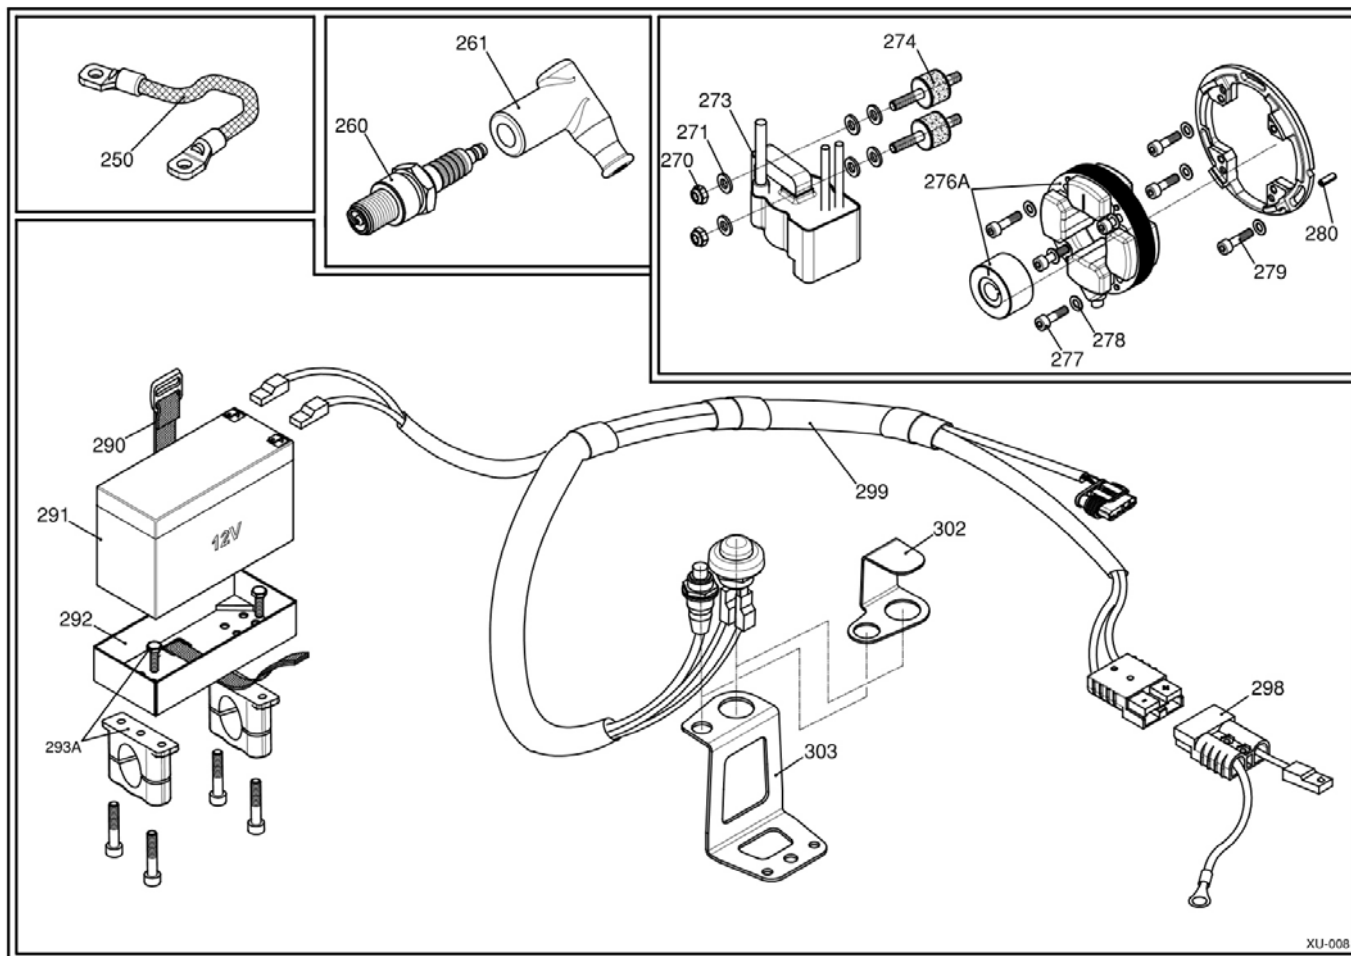

ELECTRONIC IGNITION '16

RICAMBI / SPARES

POS	COD	DESCR	PRICE
250	B-35805-A	COIL GROUND CABLE	
260	10561-A	SPARK PLUG NGK BR10EG	
261	10544	PVL SPARK BLACK CAP X30	
270	00378-K	20 SELF LOCKING NUTS KIT M6	
271	00302-K	KIT 20 WASHERS M6	
273	X30125933N	COIL/ELC. BOX S X30 SUPER	
274	B-35810-A	COIL DAMPENER	
276A	X30125953	SELETTA IGNITION DIG.S X30'16	
277	00032-K	KIT OF 20 SCREWS TCCE 5x20	
278	00301-K	KIT 20 WASHERS M5	
279	00037-K	20 SCREWS KIT TCCE 5X18	
280	TFE-21002		
290	A-60904A	BATTERY FIXING BELT	
292	X30125905	BATTERY SUPPORT	
293A	A-60907A-C	SUPP.BATT.CLAMP 30mm W/SCREWS	
293A	A-60908A-C	SUPP.BATT.CLAMP 32mm W/SCREWS	
298	IFE-05401D	STARTER MOTOR CABLE	
299	IFE-05003A	CABLES HARNESS DIG. S	
302	IFI-70100	SECURITY BRACKET	
303	IFI-70000	BUTTONS BRACKET KF/X30