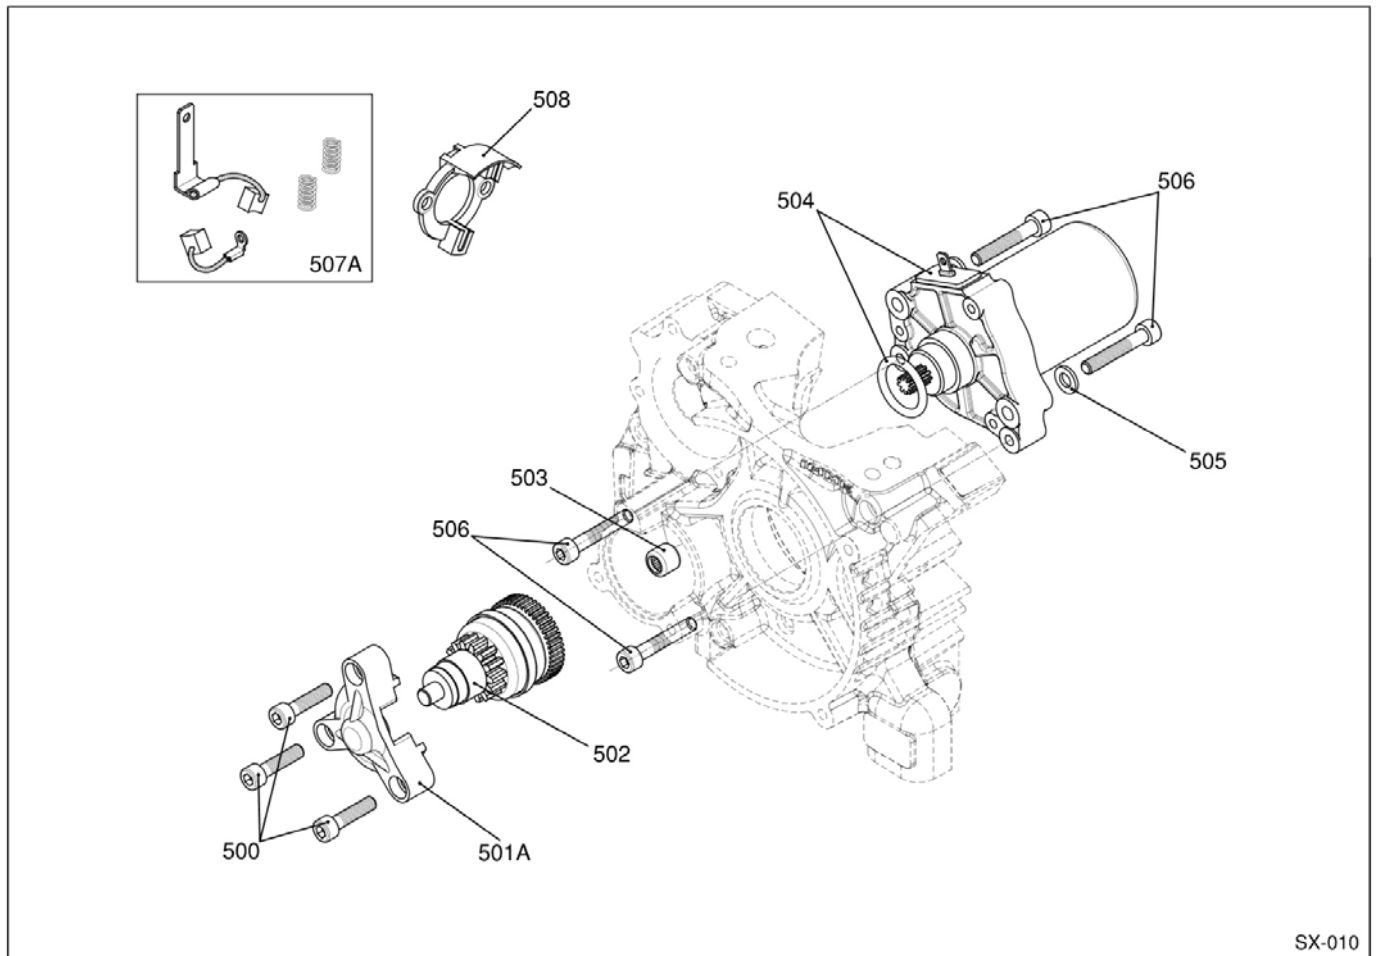

ELECTRIC STARTER GROUP

SX-010

RICAMBI / SPARES

POS	COD	DESCR	PRICE
500	00045-K	KIT 20 SOCKET H. SCREWS M6X25	
501A	TFE-60102	BENDIX SUPPORT	
502	A-120856	BENDIX	
503	A-60865	ROLLER CAGE TaG	
504	A-120851	STARTER MOTOR	
505	00302-K	KIT 20 WASHERS M6	
506	00047-K	KIT OF 20 ALLEN SCREWS 6x35	
507A	A-60852A-C	STARTER BRUSHES KIT