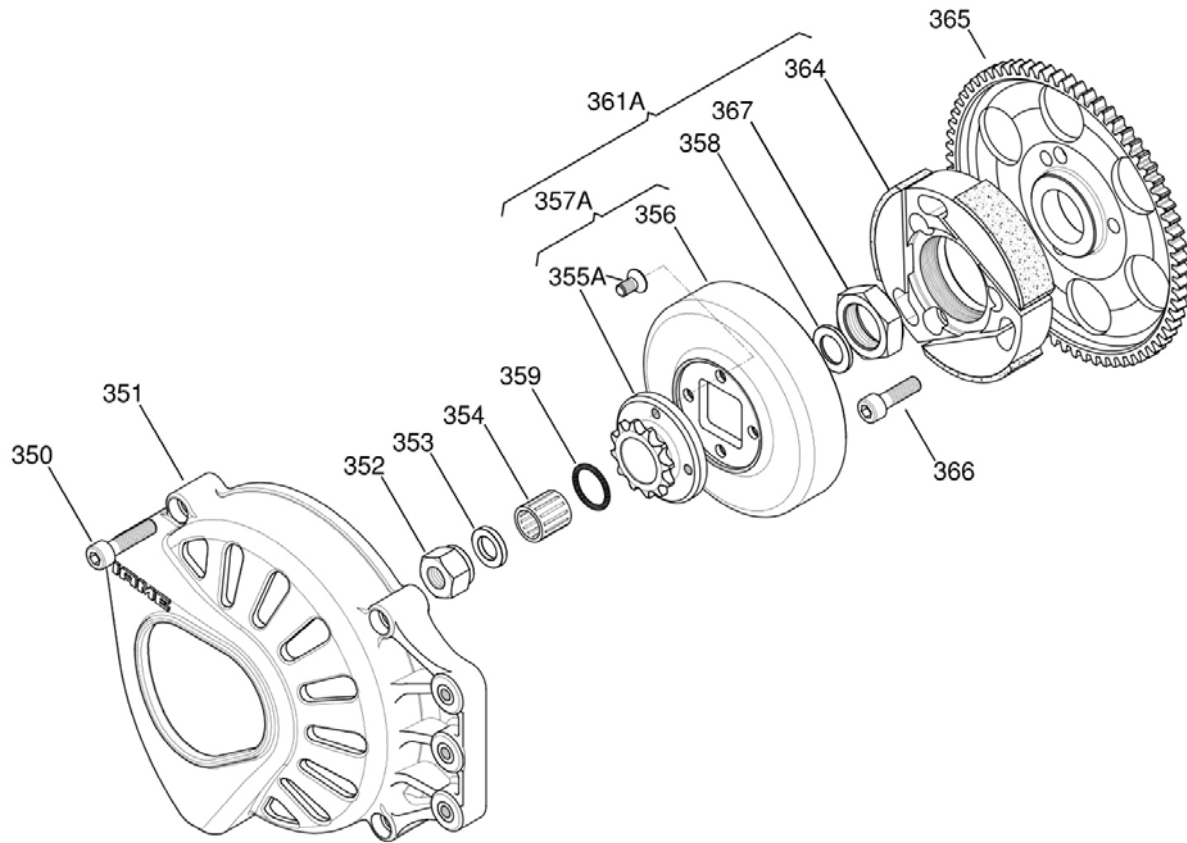

COUNTERSHAFT ASSY

SX-004

RICAMBI / SPARES

POS	COD	DESCR	PRICE
120	IFB-20501	BALL BEARING 6203 C4	
121	TFC-80702	BALANCE GEAR DRIVE SHAFT	
122	IFA-40500	WATER PIPE FITTING	
123	TFC-80102	BALANCE GEAR	
124	X30125762	GASKET OR X30	
125	X30125760	GEAR SPACER X30	
126	X30125880	OIL SEAL TC 22x32x7	
127	TFB-40402	IGNITION COVER X30 SUPER	
128	TFE-20102	ROTOR SPACER WASHER	
129	00045-K	KIT 20 SOCKET H. SCREWS M6X25	
130	X30125853	DAMPENER OR	
132	00345	M6 WASHER	
133	00044-K	KIT 20 ALLEN SCR. CYL. H. 6x20	
134	00046-K	KIT 20 SCREWS M6x30	
135	00302-K	KIT 20 WASHERS M6	
137	IFB-41400A	COVER GASKET	
141	XIFC-80800	BALANCING GEAR	
142	IFB-20501	BALL BEARING 6203 C4	
143	B-71805	PRESSURE Cu FITT. GASKET	
144	X30125490	PRESSURE PLUG	

CLUTCH GROUP

CAT-226/B

RICAMBI / SPARES

POS	COD	DESCR	PRICE
350	00045-K	KIT 20 SOCKET H. SCREWS M6X25	
351	IFF-23001	CLUTCH GUARD BLUE	
352	D-75570	STARTER NUT TaG	
353	D-75573	EXTERNAL WASHER	
354	B-55598	CLUTCH ROLLER CAGE JUN-CIK	
355A	X30125554-C	SPROCKET Z10 W/SCREWS	
355A	X30125555-C	SPROCKET Z11 W/SCREWS	
355A	X30125556-C	SPROCKET Z12 W/SCREWS	
356	X30125550A	CLUTCH DRUM X30	
357A	X30125550A-C10	CLUTCH DRUM BLIND + SPR Z10	
357A	X30125550A-C11	CLUTCH DRUM BLIND + SPR Z11	
357A	X30125550A-C12	CLUTCH DRUM BLIND + SPR Z12	
358	D-75565	THRUST INT. WASHER H=1,8mm	
359	A-60565	CLUTCH DRUM OR	
361A	X30125841-C10	CLUTCH GROUP Z10 X30	
361A	X30125841-C11	CLUTCH GROUP Z11 X30	
361A	X30125841-C12	CLUTCH GROUP Z12 X30	
364	X30125841	PADDED HUB X30 '13	
365	X30125831	STARTER WHEEL Z70 X30 '13	
366	00042-K	KIT 20 SCREWS TCCE 6x16	
367	IFF-21300	WHEEL LOCKING NUT	