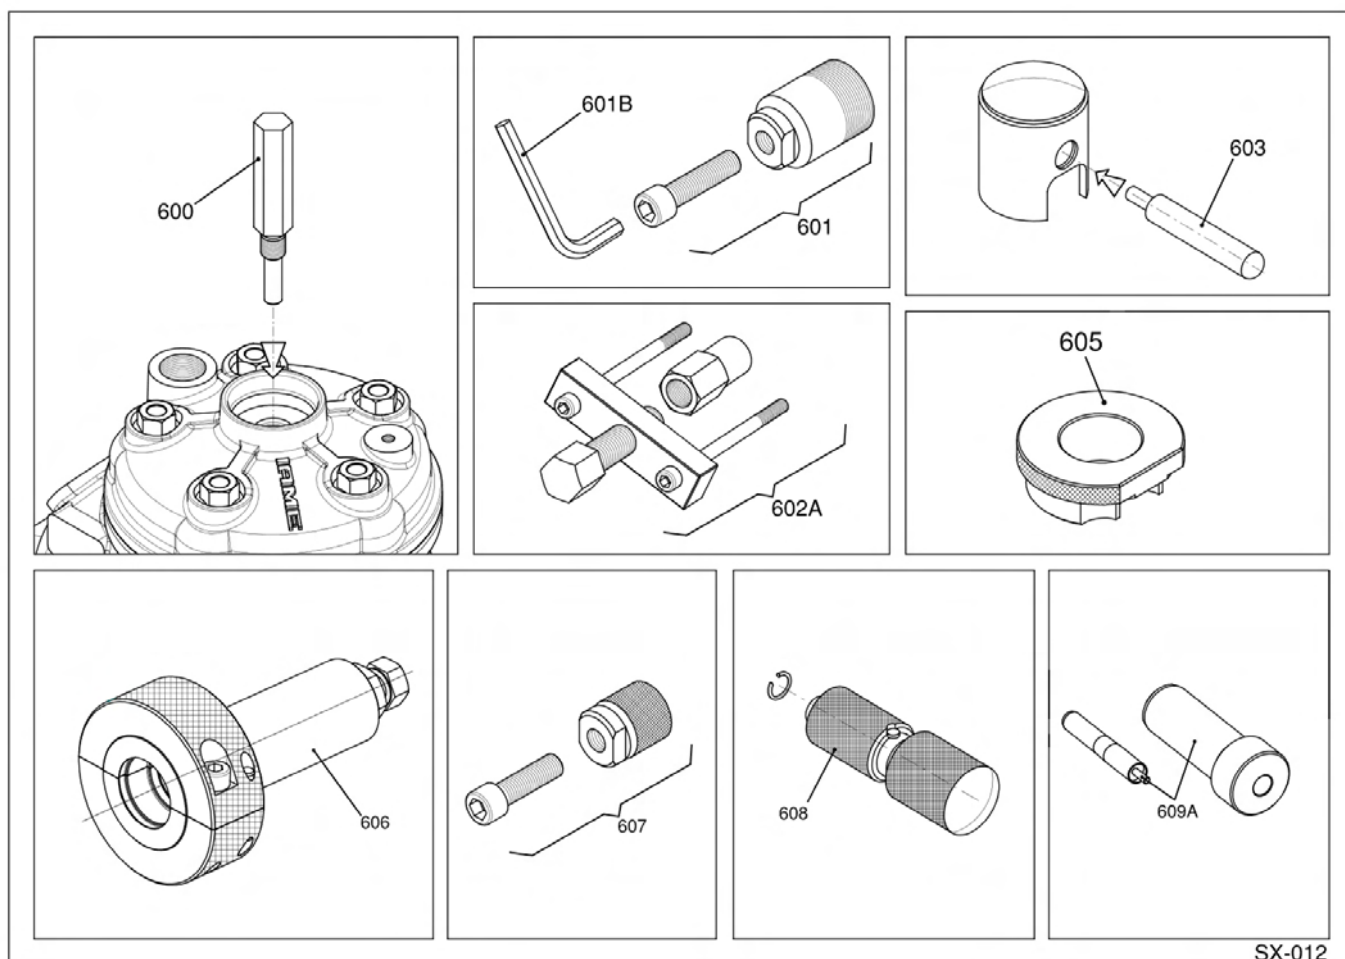

TOOLS

SX-012

RICAMBI / SPARES

POS	COD	DESCR	PRICE
600	10271	PISTON STROKE LOCKER	
601	ATT-026	CLUTCH HUB PULLER d.38	
601B	10159	CLUTCH PULLER WRENCH 12mm	
602A	ATT-010	GEAR PULLER REEDSTER	
603	ATT-017	PISTON PIN PUNCH d.15mm	
605	ATT-008	GEAR LOCK TOOL REEDSTER	
606	ATT-048	BEARING RING PULLER	
607	ATT-009	IGNITION PULLER REEDSTER	
608	ATT-006	CIRCLIP 15mm ASSEM.TOOL	
609A	ATT-016A	WATER PUMP OIL SEAL ASSY TOOL	