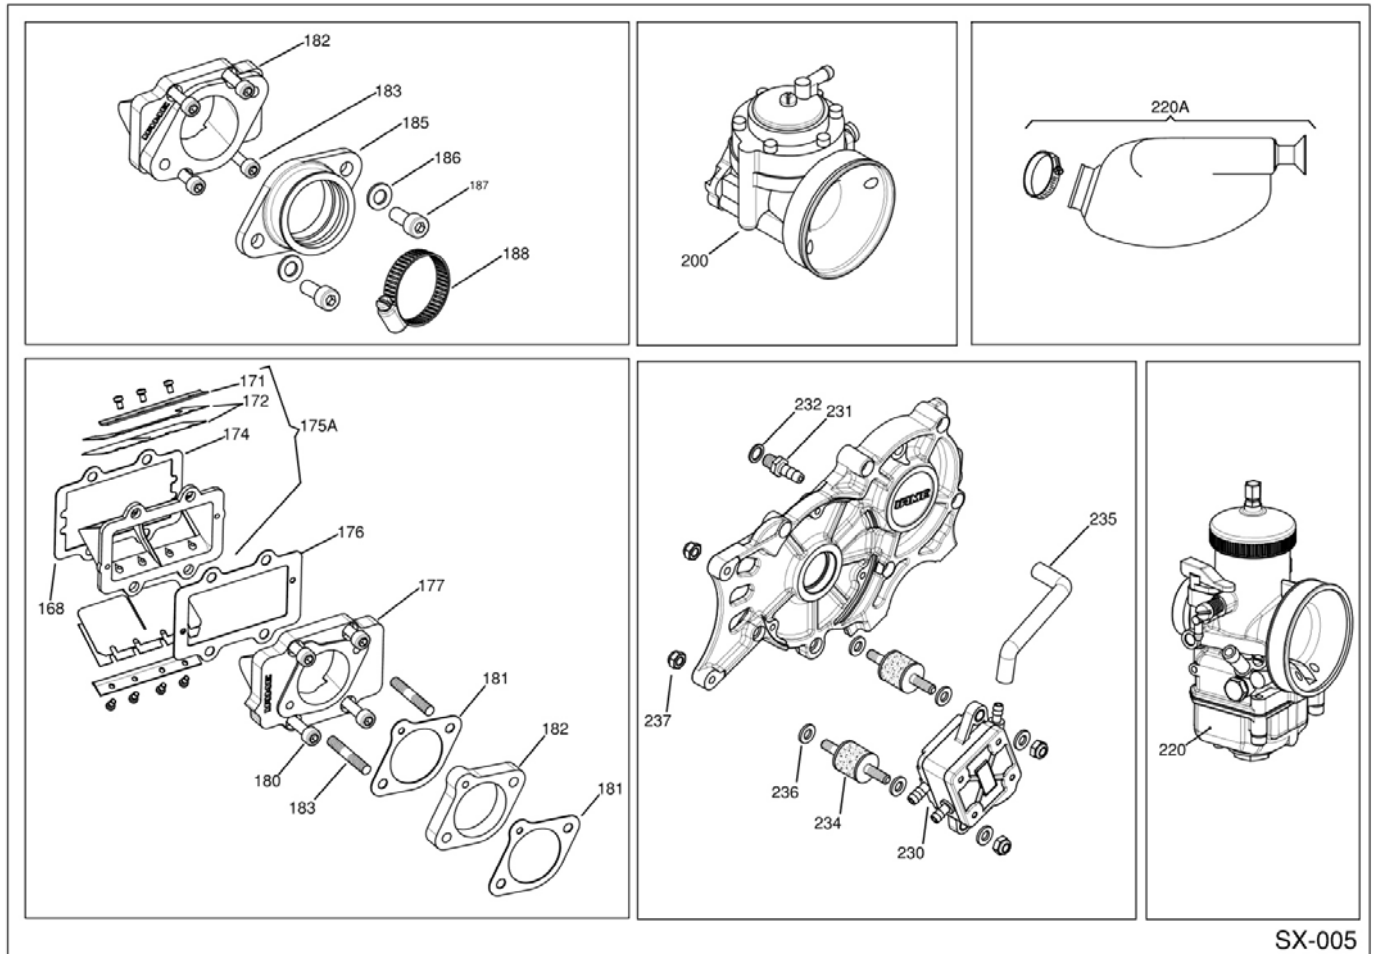

CLUTCH GROUP

CAT-226/B

RICAMBI / SPARES

POS	COD	DESCR	PRICE
350	00045-K	KIT 20 SOCKET H. SCREWS M6X25	
351	IFF-23001	CLUTCH GUARD BLUE	
352	D-75570	STARTER NUT TaG	
353	D-75573	EXTERNAL WASHER	
354	B-55598	CLUTCH ROLLER CAGE JUN-CIK	
355A	X30125554-C	SPROCKET Z10 W/SCREWS	
355A	X30125555-C	SPROCKET Z11 W/SCREWS	
355A	X30125556-C	SPROCKET Z12 W/SCREWS	
356	X30125550A	CLUTCH DRUM X30	
357A	X30125550A-C10	CLUTCH DRUM BLIND + SPR Z10	
357A	X30125550A-C11	CLUTCH DRUM BLIND + SPR Z11	
357A	X30125550A-C12	CLUTCH DRUM BLIND + SPR Z12	
358	D-75565	THRUST INT. WASHER H=1,8mm	
359	A-60565	CLUTCH DRUM OR	
361A	X30125841-C10	CLUTCH GROUP Z10 X30	
361A	X30125841-C11	CLUTCH GROUP Z11 X30	
361A	X30125841-C12	CLUTCH GROUP Z12 X30	
364	X30125841	PADDED HUB X30 '13	
365	X30125831	STARTER WHEEL Z70 X30 '13	
366	00042-K	KIT 20 SCREWS TCCE 6x16	
367	IFF-21300	WHEEL LOCKING NUT	

INLET

SX-005

RICAMBI / SPARES

POS	COD	DESCR	PRICE
168	IFB-40850	CRANKCASE/MANIFOLD GASKET	
171	IFG-20250	REEDSTER REEDS CLIP	
172	TFG-20350-C		
175A	IFG-02050	REED GROUP REEDSTER	
176	IFB-41150	REEDSTER CONVEYOR GASKET	
177	TFB-41003	CONVEYOR X30 SUPER TILL.	
180	00044-K	KIT 20 ALLEN SCR. CYL. H. 6x20	
181	TFG-04000	CARB. GASKET X30 SUPER TILL.	
182	TFB-41900	SPACER CARB. X30 SUPER TILL.	
183	A-125355	STUDBOLT M6X40	
200	TFG-00102	CARB. TILLOTSON HB-10A	
220A	IZG-90005A	INLET SILENCER NOX R&R 30mm	