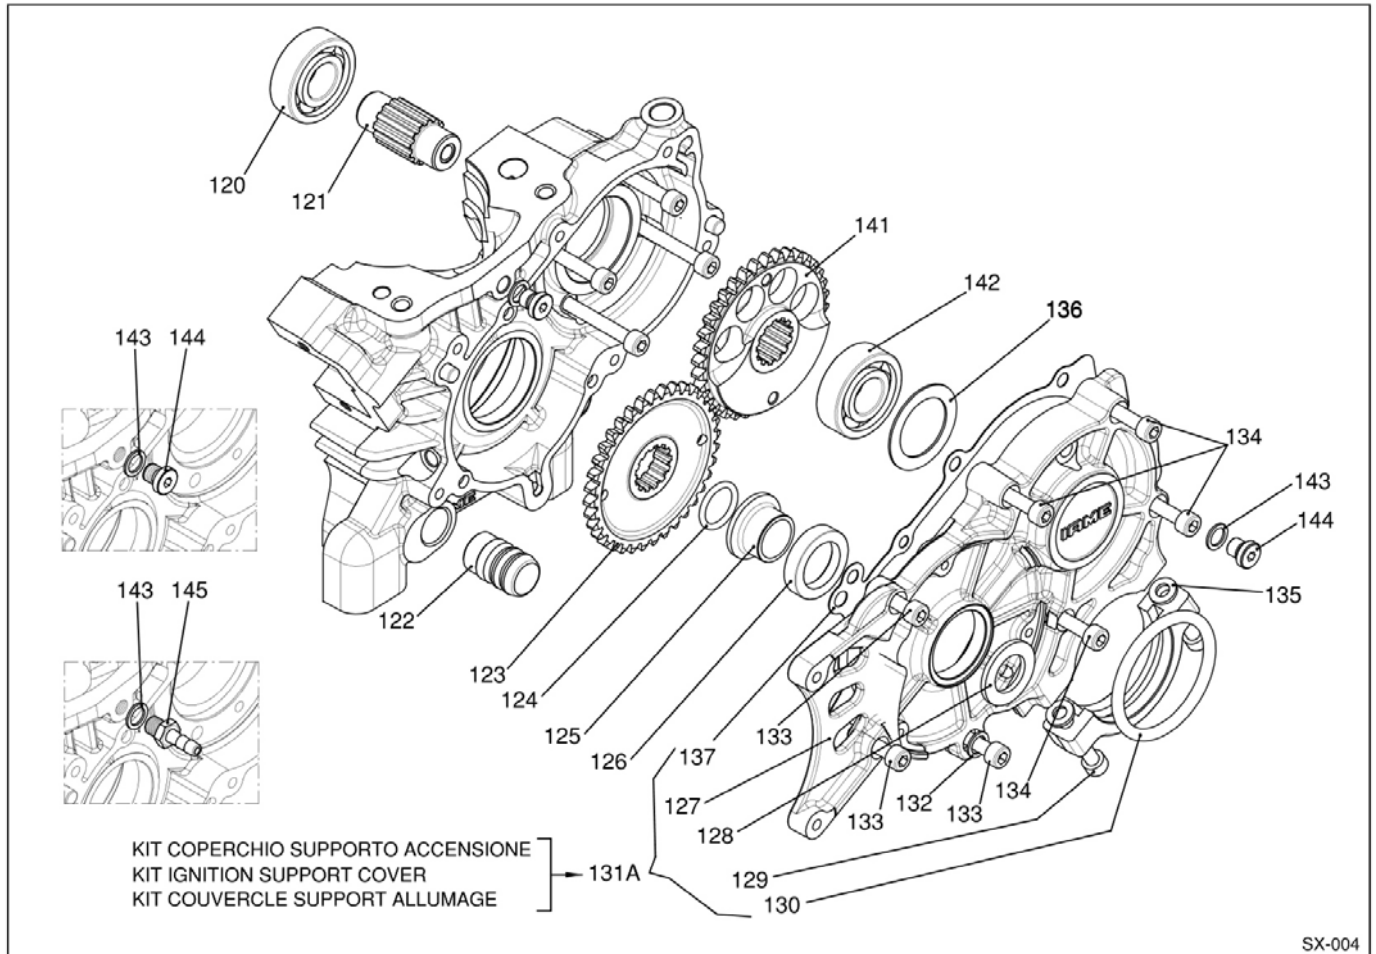

COUNTERSHAFT ASSY

SX-004

RICAMBI / SPARES

POS	COD	DESCR	PRICE
120	IFB-20501	BALL BEARING 6203 C4	
121	TFC-80702	BALANCE GEAR DRIVE SHAFT	
122	IFA-40500	WATER PIPE FITTING	
123	TFC-80102	BALANCE GEAR	
124	X30125762	GASKET OR X30	
125	X30125760	GEAR SPACER X30	
126	X30125880	OIL SEAL TC 22x32x7	
127	TFB-40402	IGNITION COVER X30 SUPER	
128	TFE-20102	ROTOR SPACER WASHER	
129	00045-K	KIT 20 SOCKET H. SCREWS M6X25	
130	X30125853	DAMPENER OR	
132	00345	M6 WASHER	
133	00044-K	KIT 20 ALLEN SCR. CYL. H. 6x20	
134	00046-K	KIT 20 SCREWS M6x30	
135	00302-K	KIT 20 WASHERS M6	
137	IFB-41400A	COVER GASKET	
141	XIFC-80800	BALANCING GEAR	
142	IFB-20501	BALL BEARING 6203 C4	
143	B-71805	PRESSURE Cu FITT. GASKET	
144	X30125490	PRESSURE PLUG